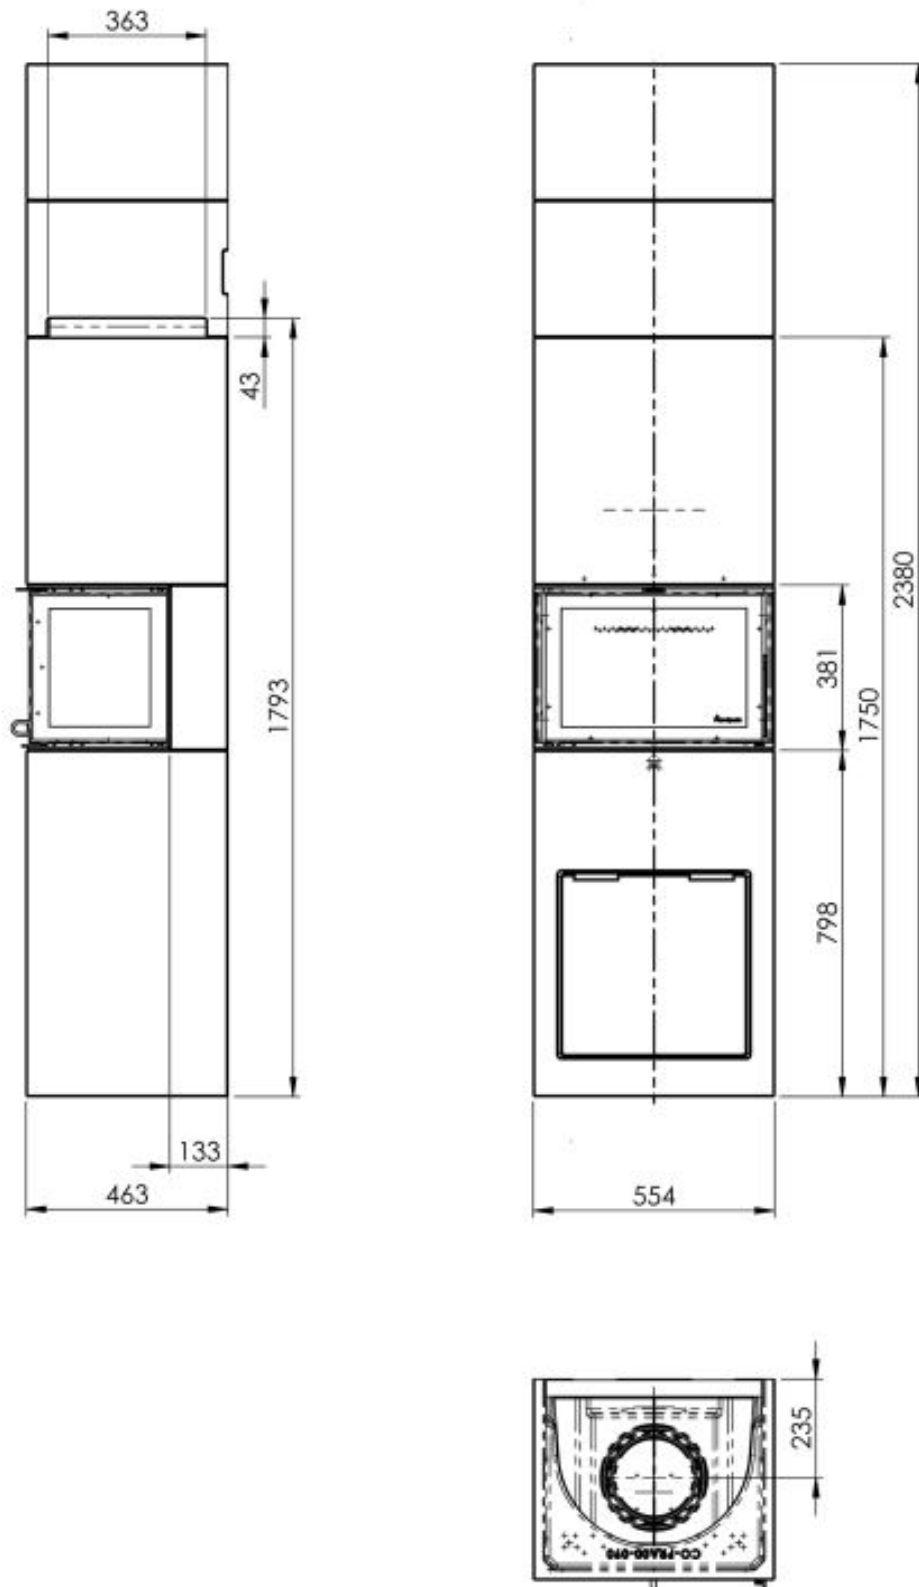

Measurements

PRAHA/PRAHA HIGH

 Nordpeis

FIG 1

PRAHA/N-20U = MM

Measurements

PRAHA/PRAHA HIGH

 Nordpeis

FIG 2

PRAHA HIGH/N-20U = MM

Measurements

PRAHA/PRAHA HIGH

FIG 3

PRAHA/PRAHA HIGH/N-20U = AIR/CHIMNEY CONNECTION/MM