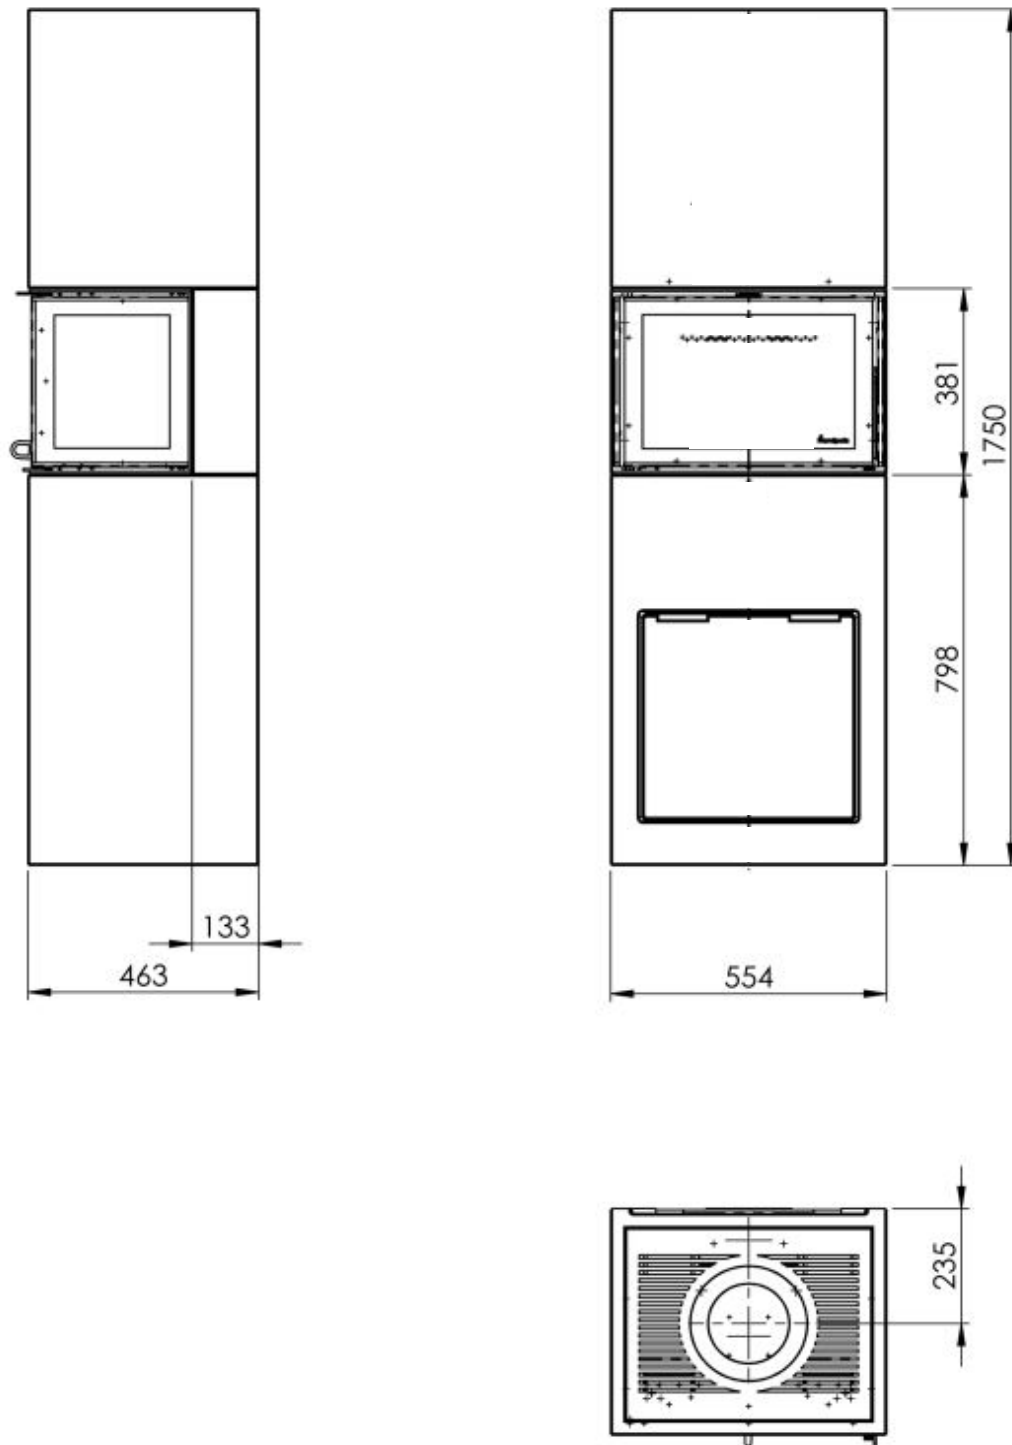

Measurements

PRAHA/PRAHA HIGH

 Nordpeis

FIG 1

PRAHA/N-20U = MM

Measurements

PRAHA/PRAHA HIGH

 Nordpeis

FIG 2

PRAHA HIGH/N-20U = MM

Measurements

PRAHA/PRAHA HIGH

FIG 3

PRAHA/PRAHA HIGH/N-20U = AIR/CHIMNEY CONNECTION/MM